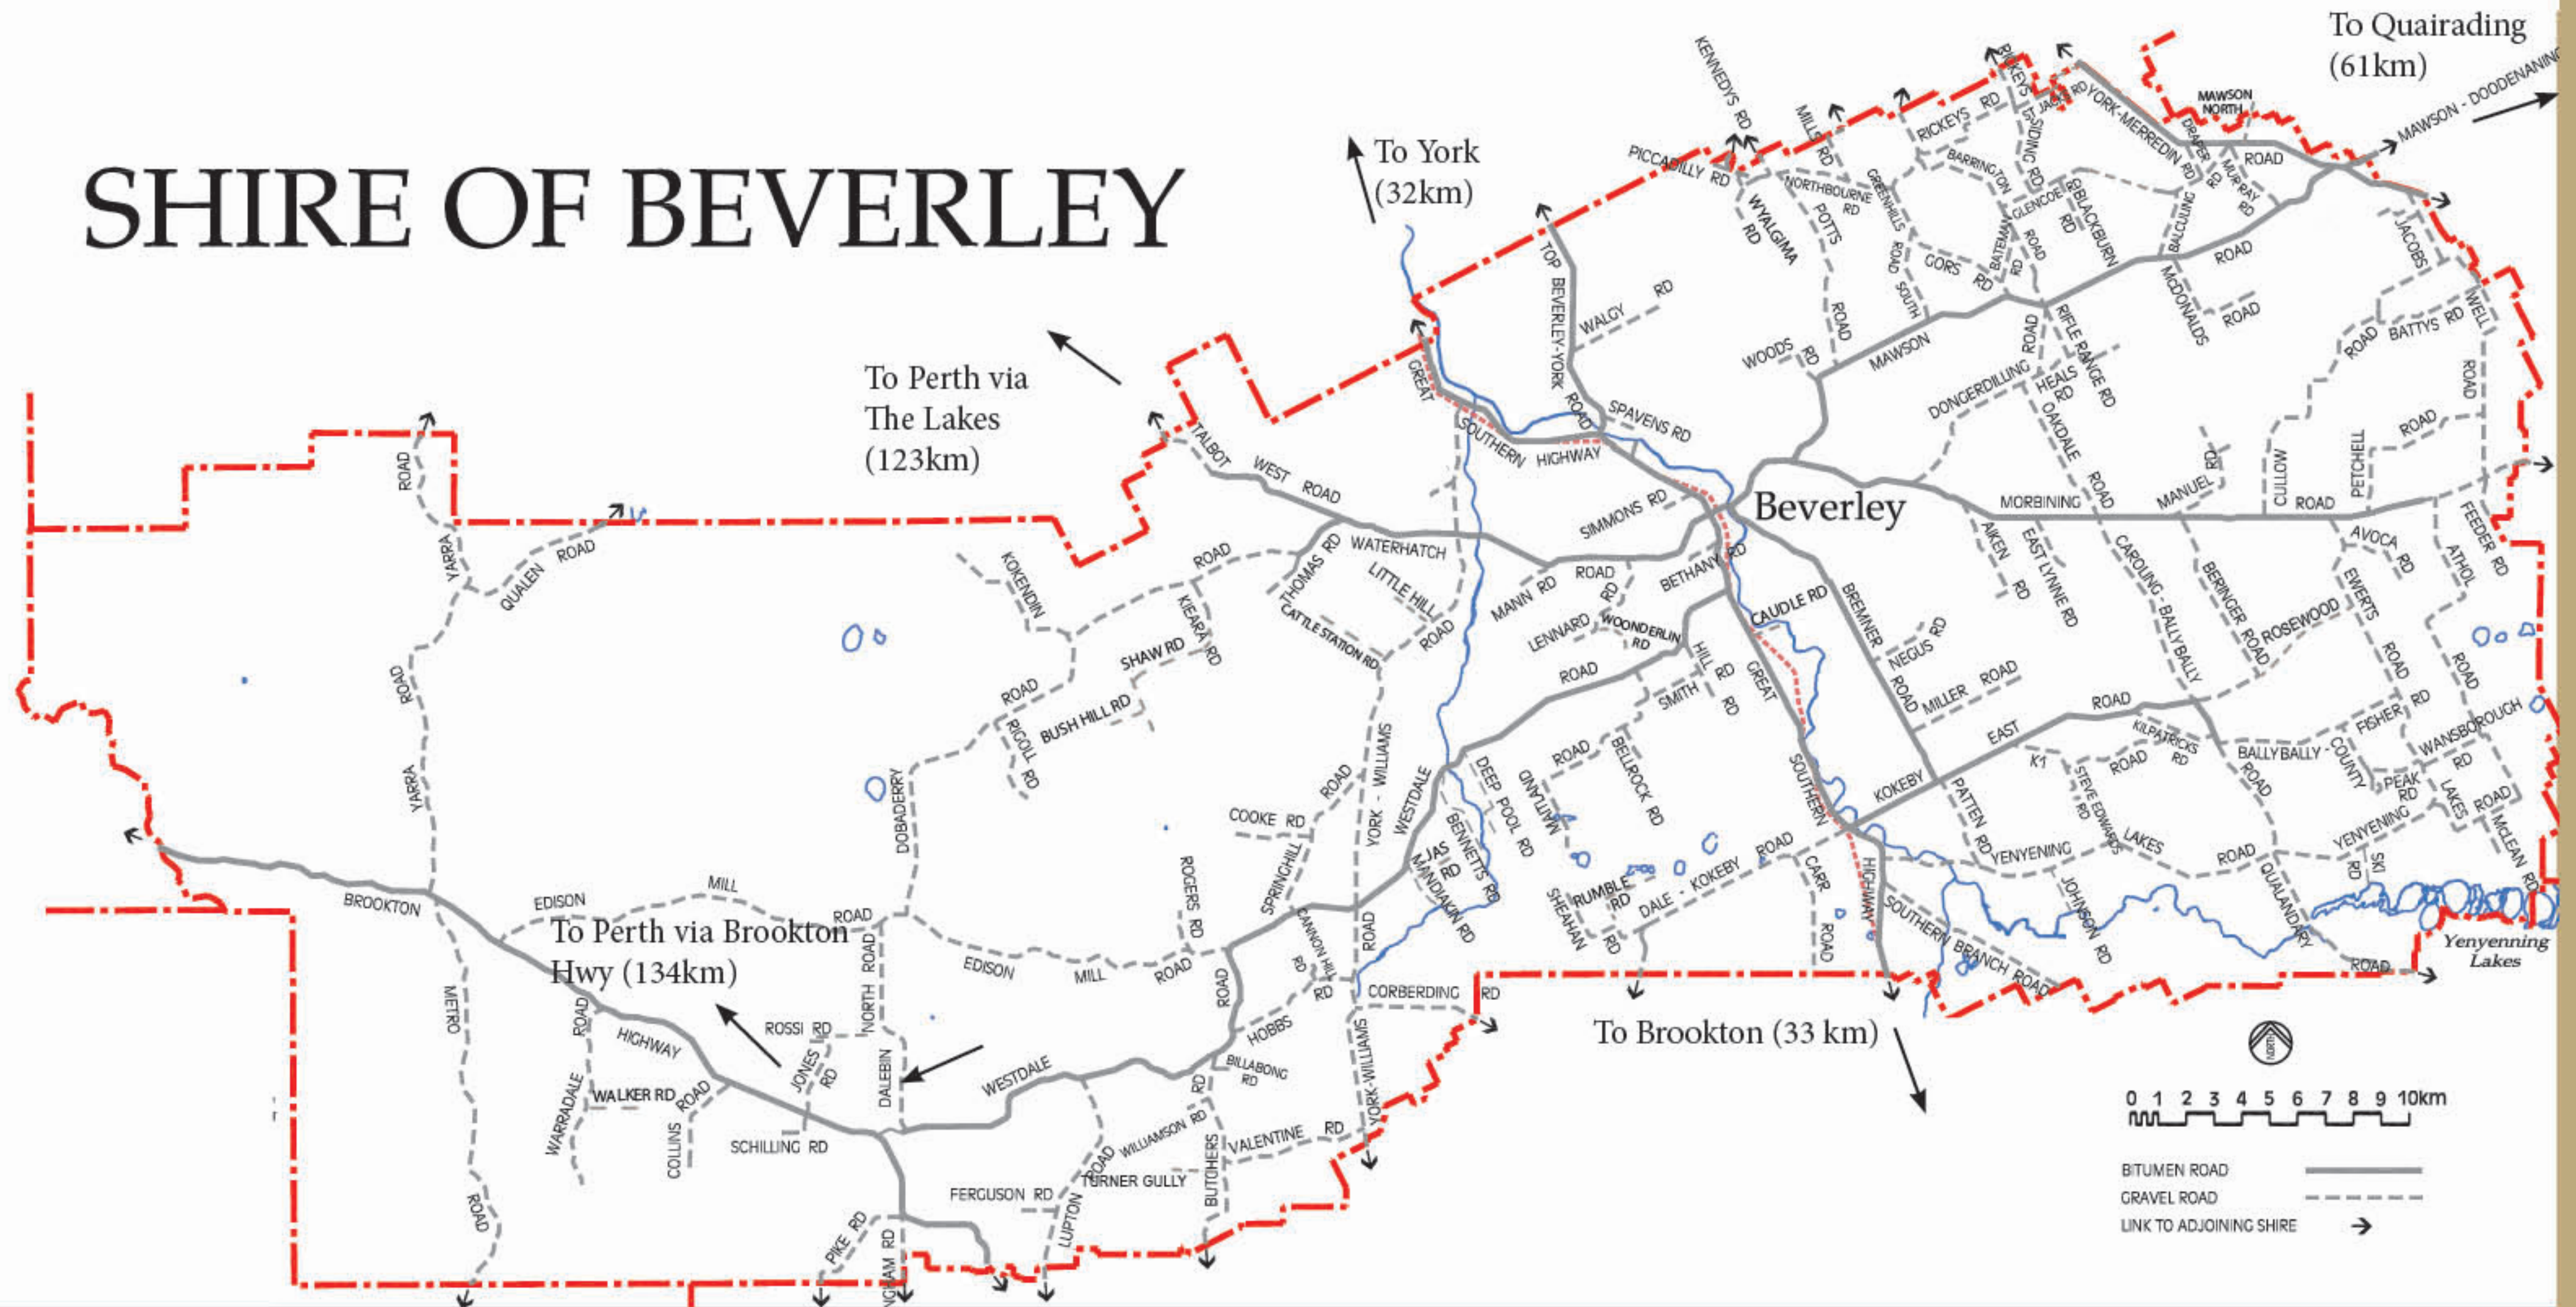

Welcome to

Beverley WA

Be very you

Beverley Visitor Centre

Beverley Cornerstone, 141 Vincent Street Beverley

For more information go to the Visit Beverley website www.beverleywa.com

SHIRE OF BEVERLEY

Beverley Western Australia
Be very you