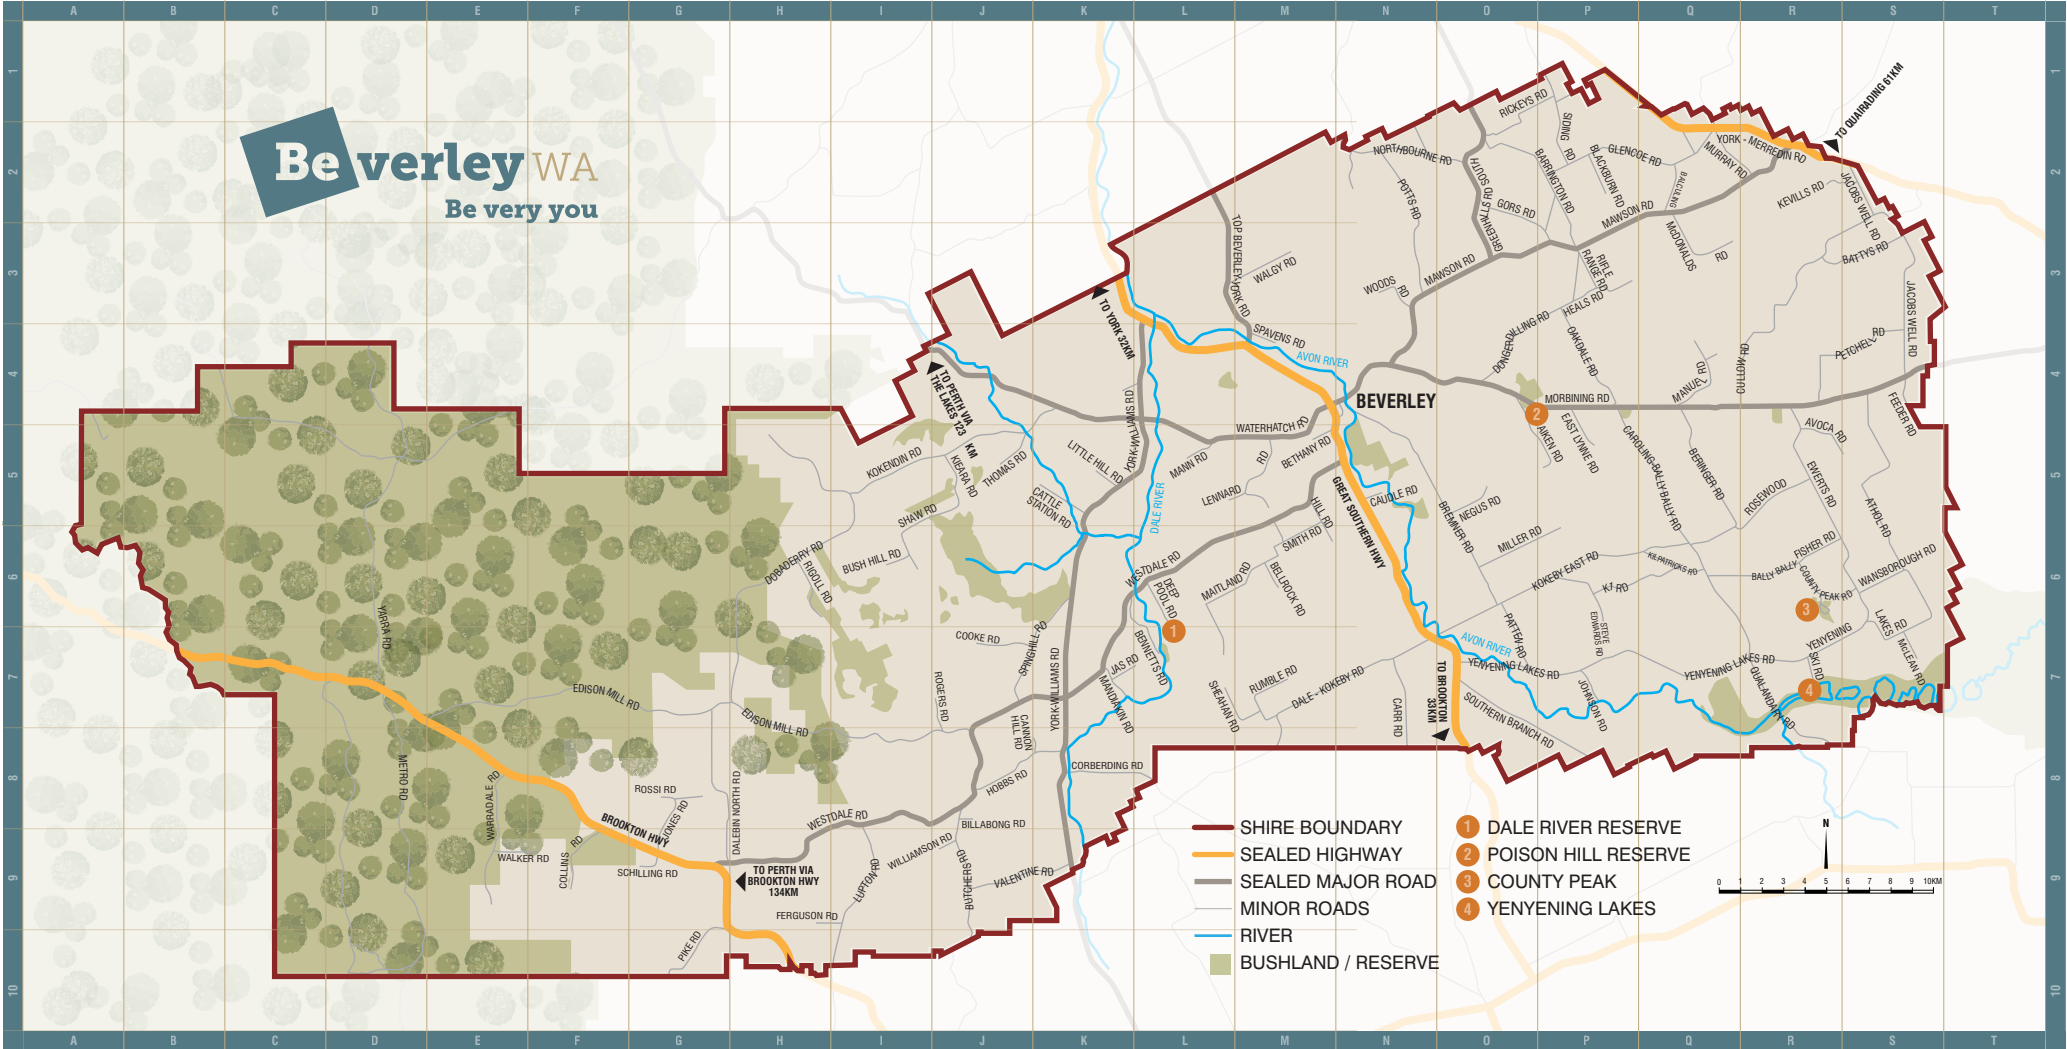

Be verley WA

Be very you

- SHIRE BOUNDARY
- SEALED HIGHWAY
- SEALED MAJOR ROAD
- MINOR ROADS
- RIVER
- BUSHLAND / RESERVE
- 1 DALE RIVER RESERVE
- 2 POISON HILL RESERVE
- 3 COUNTY PEAK
- 4 YEN YENING LAKES